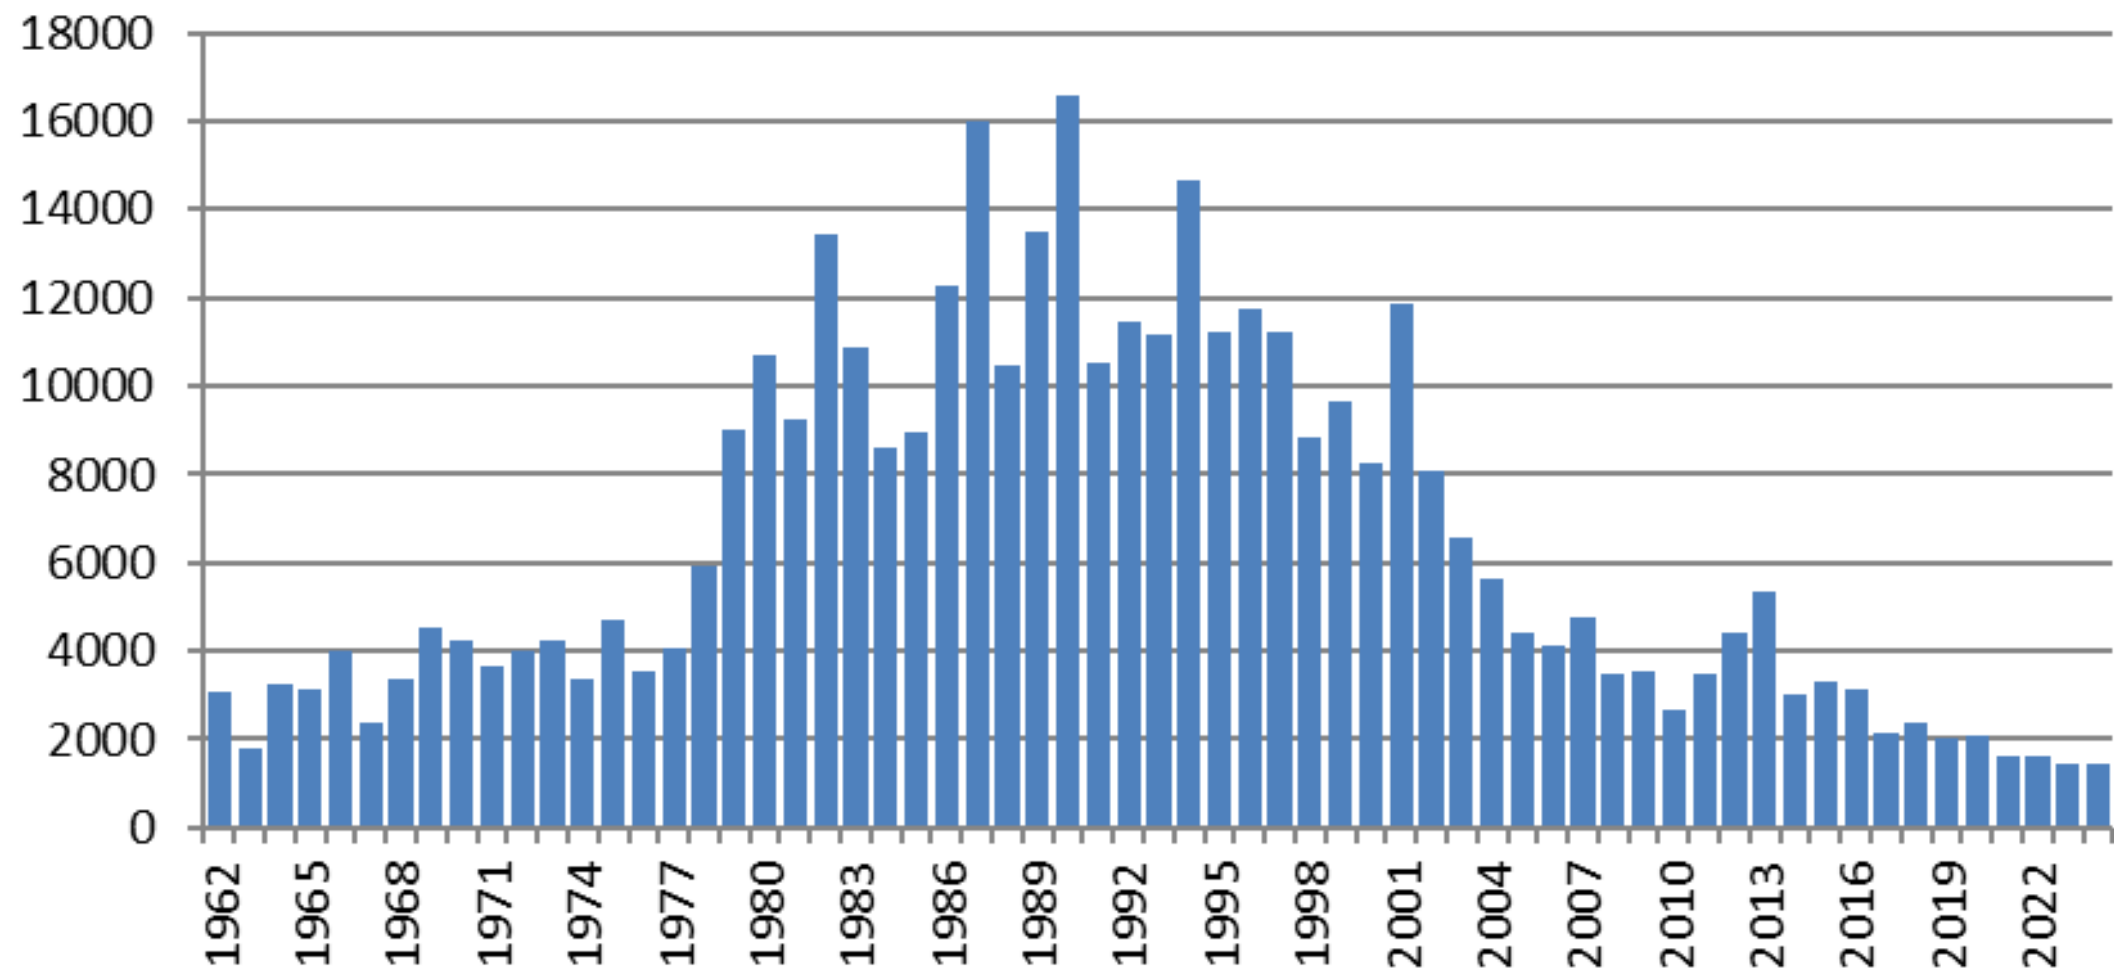

Wild Turkey Status in Virginia: 2023-2025

-  = Very high density (>0.92)
-  = High Density (0.62-0.92)
-  = Moderate Density (0.45-0.61)
-  = Low Density (0.26-0.44)
-  = Very Low Density (<0.26)

*Based on spring turkey harvest per square mile of available turkey habitat (2021 NLCD data)

Spring Turkey Harvest 1961- 2025

Fall Turkey Harvest 1962-2024

Combined Virginia Fall and Spring Turkey Harvest 1962-2024