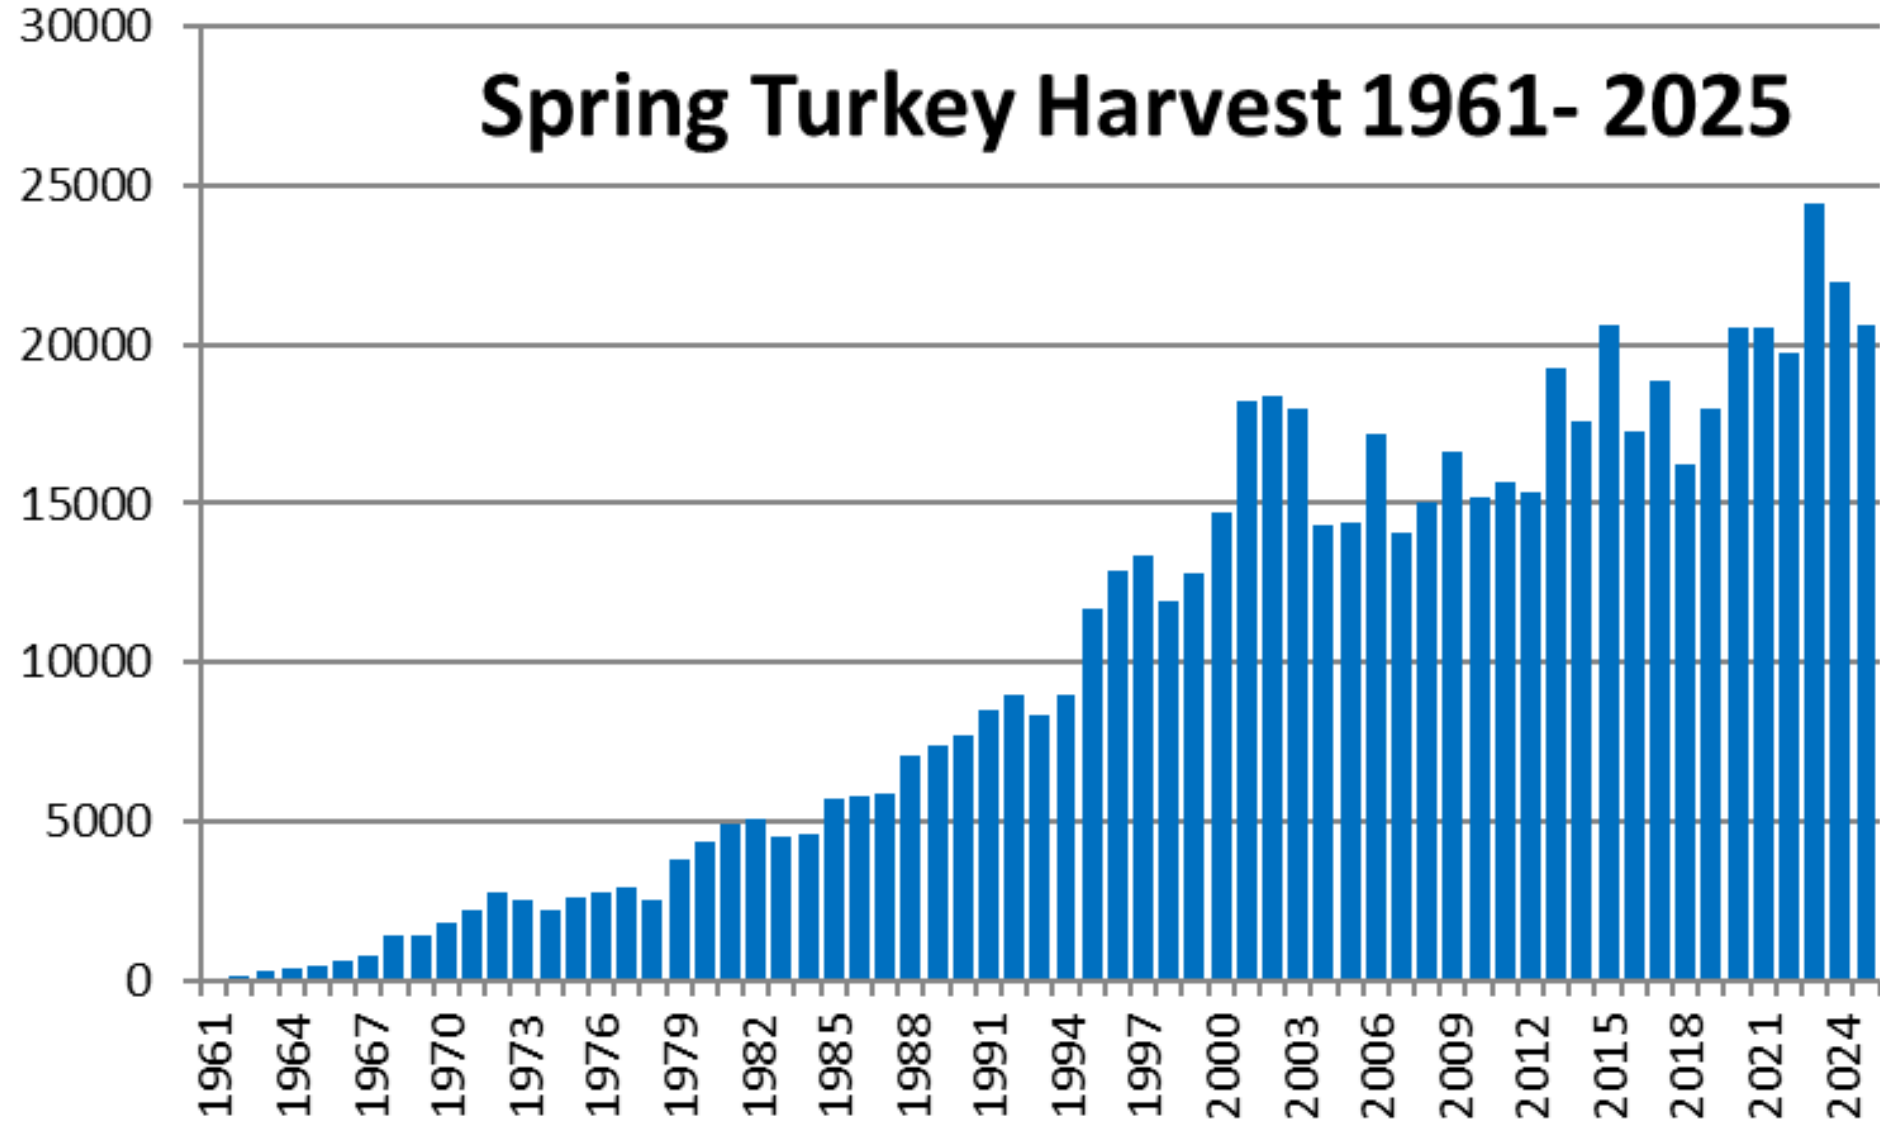

Wild Turkey Status in Virginia: 2023-2025

-  = Very high density (>0.92)
-  = High Density (0.62-0.92)
-  = Moderate Density (0.45-0.61)
-  = Low Density (0.26-0.44)
-  = Very Low Density (<0.26)

*Based on spring turkey harvest per square mile of available turkey habitat (2021 NLCD data)

Spring Turkey Harvest 1961- 2025

Fall Turkey Harvest 1962-2024

Combined Virginia Fall and Spring Turkey Harvest 1962-2024