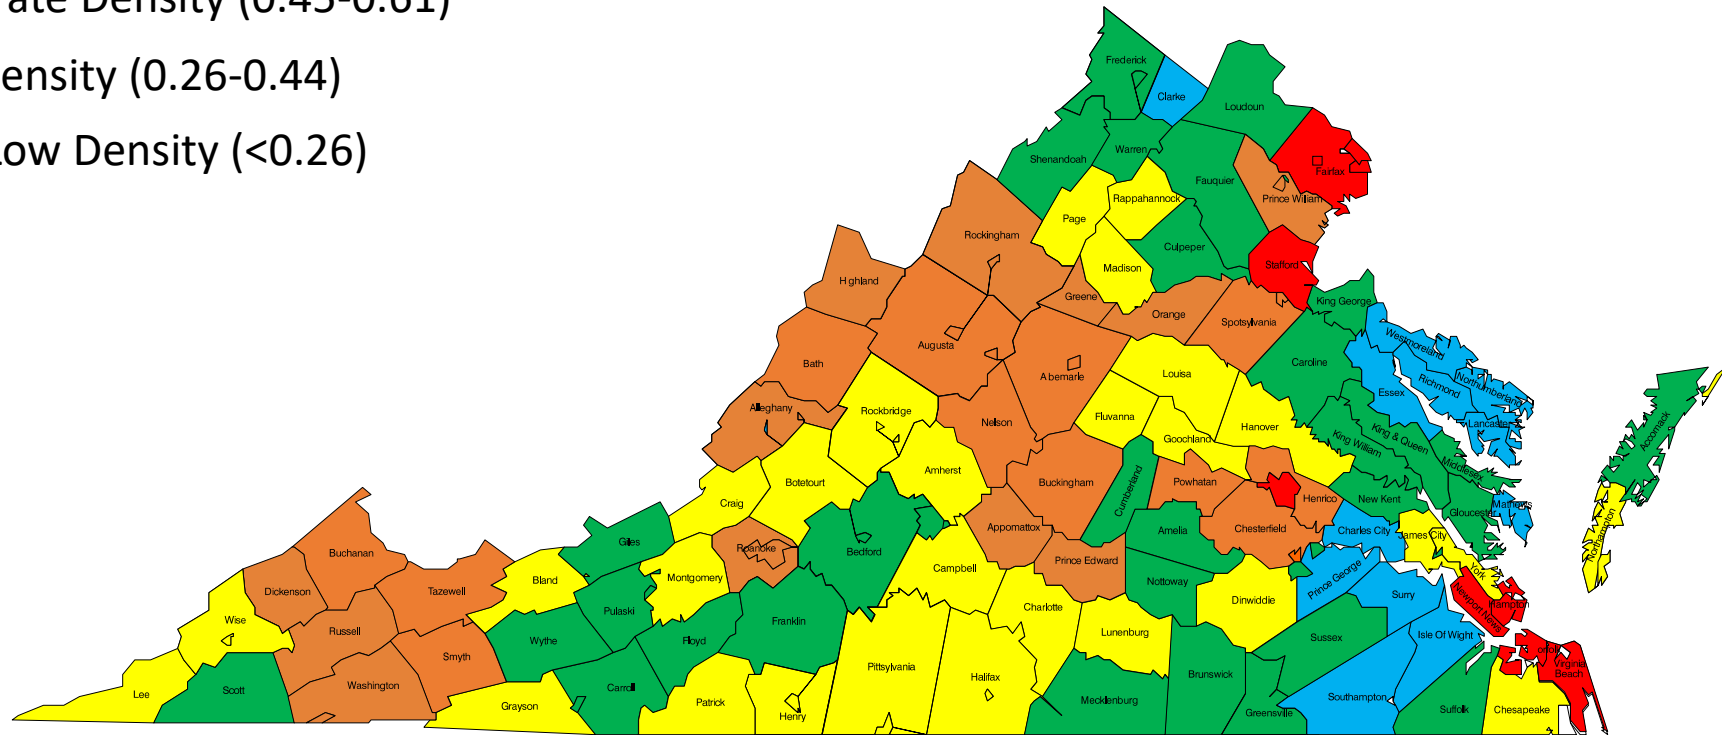

Wild Turkey Status in Virginia: 2023-2025

-  = Very high density (>0.92)
-  = High Density (0.62-0.92)
-  = Moderate Density (0.45-0.61)
-  = Low Density (0.26-0.44)
-  = Very Low Density (<0.26)

*Based on spring turkey harvest per square mile of available turkey habitat (2021 NLCD data)

Spring Turkey Harvest 1961- 2025

Fall Turkey Harvest 1962-2024

Combined Virginia Fall and Spring Turkey Harvest 1962-2024