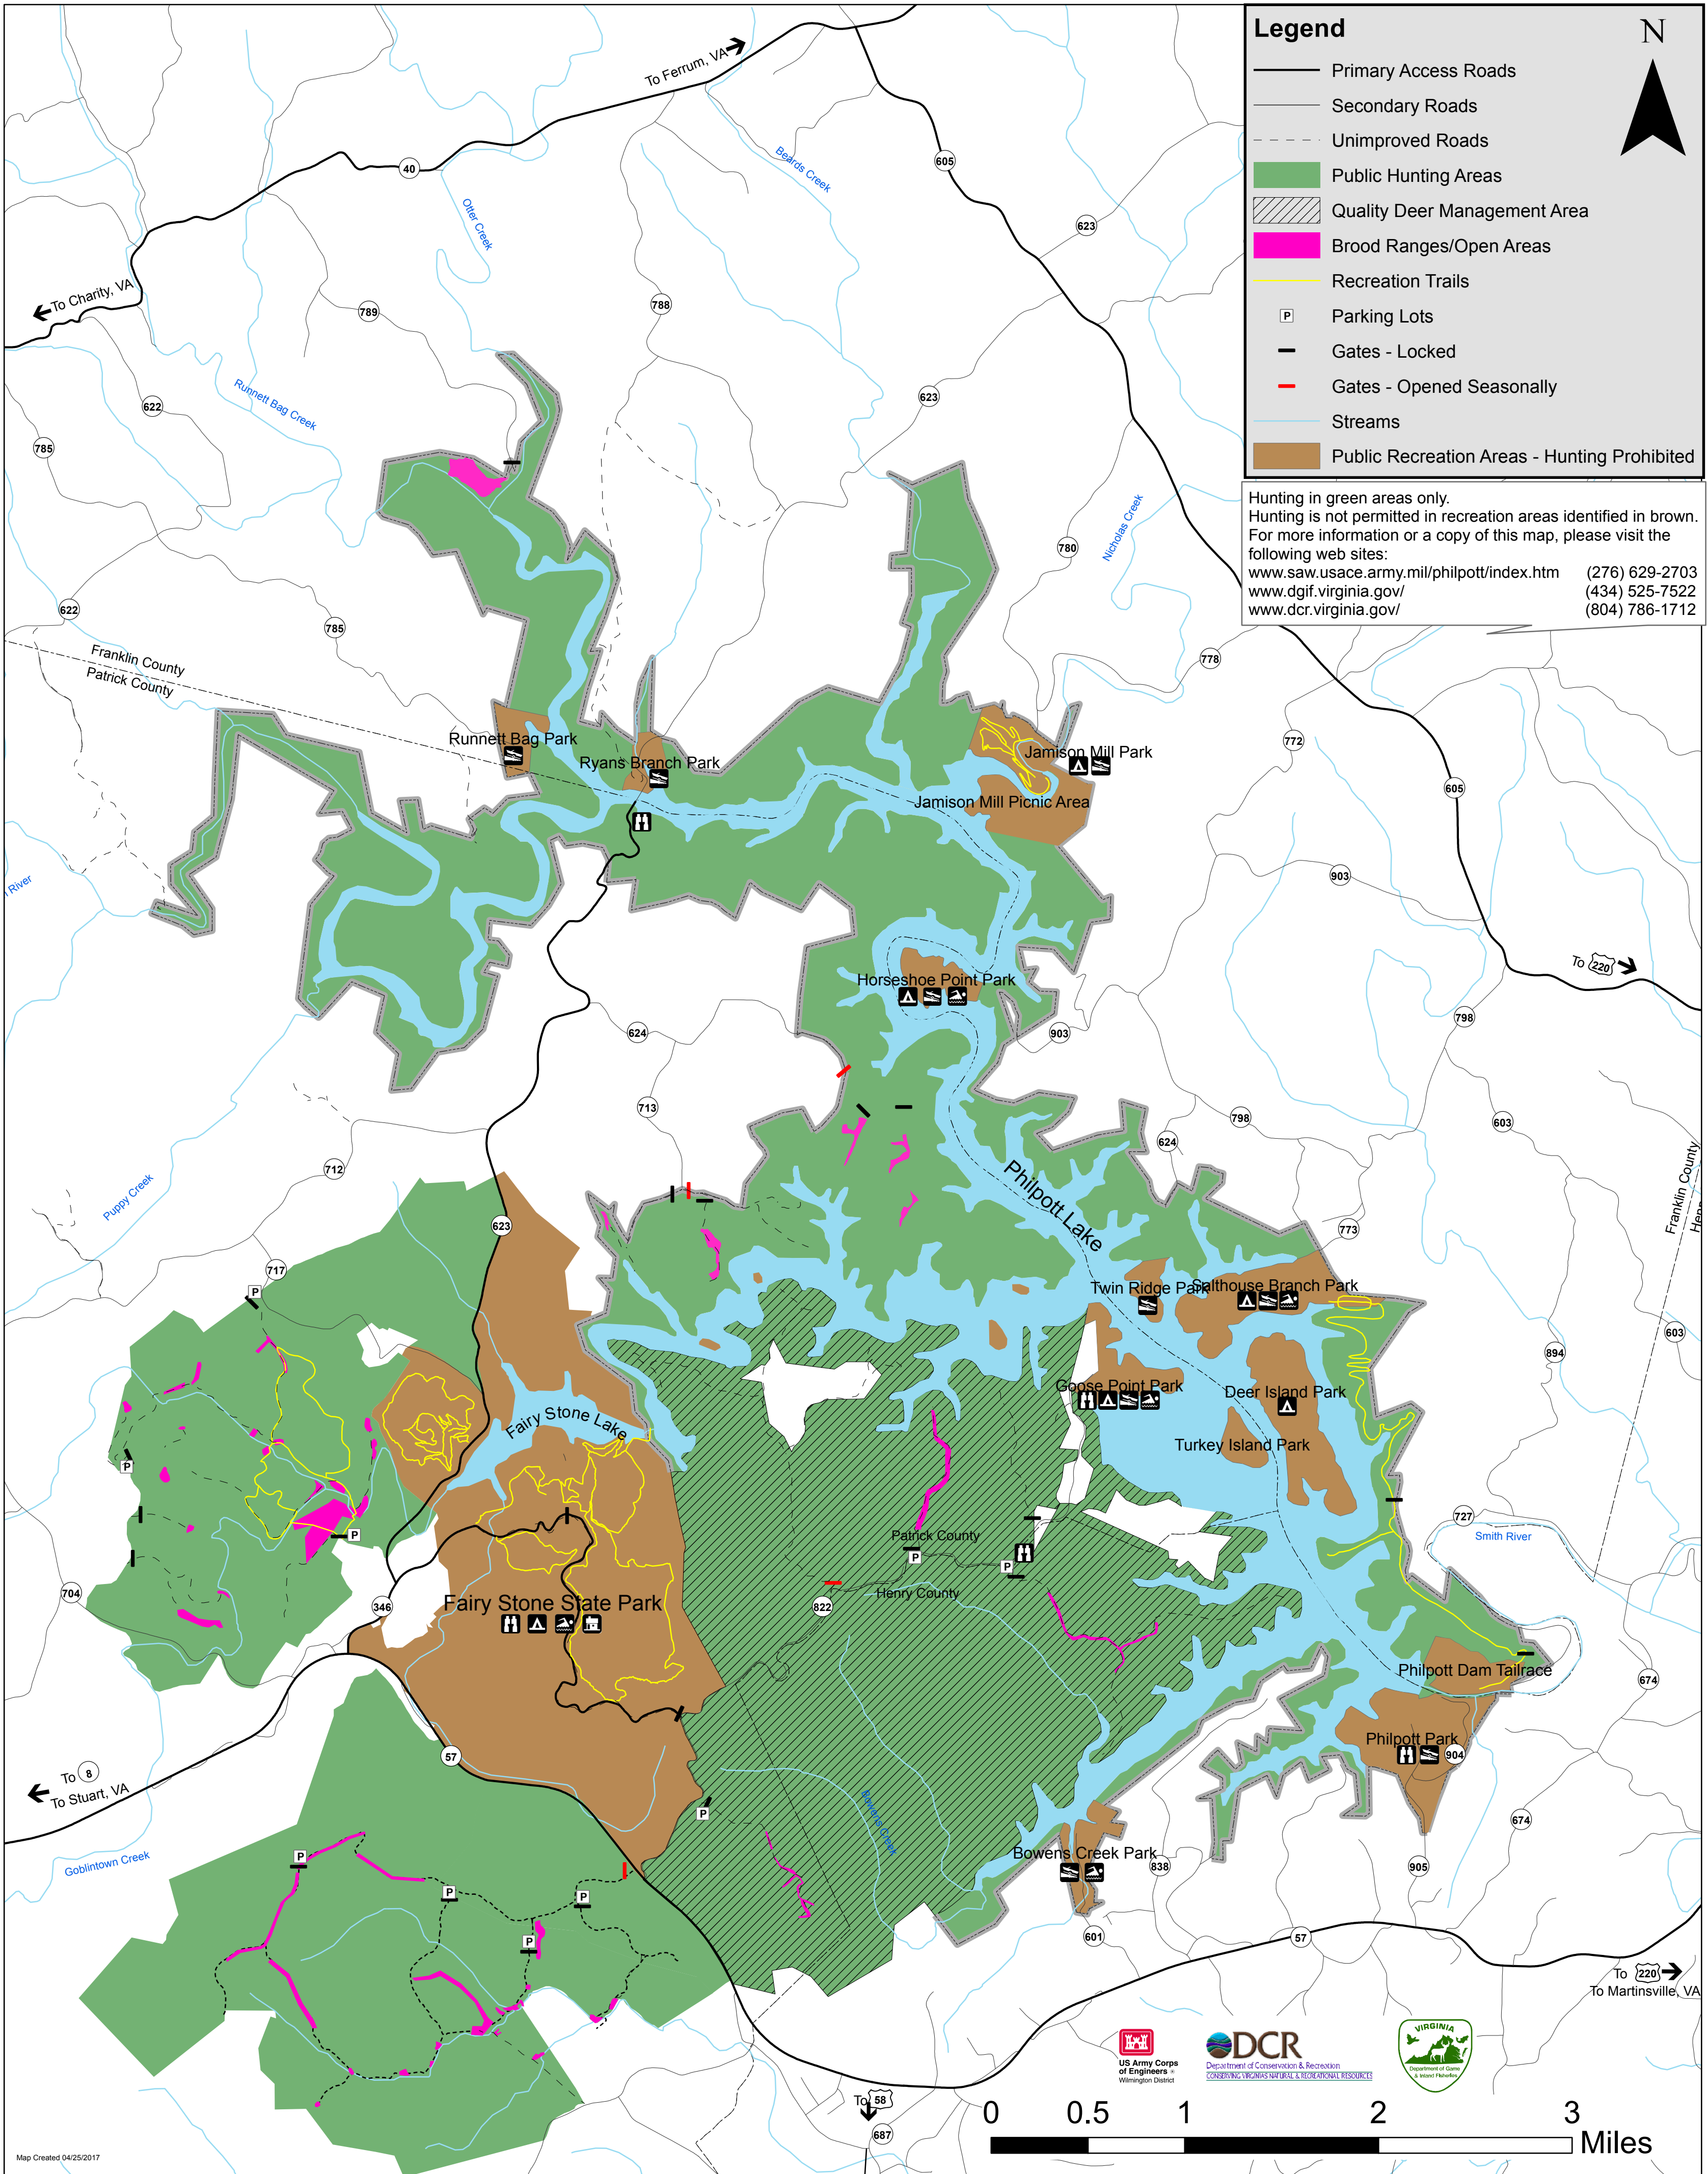

# Fairystone Farms Wildlife Management Area

**Legend**

- Primary Access Roads
- Secondary Roads
- Unimproved Roads
- Public Hunting Areas
- Quality Deer Management Area
- Brood Ranges/Open Areas
- Recreation Trails
- Parking Lots
- Gates - Locked
- Gates - Opened Seasonally
- Streams
- Public Recreation Areas - Hunting Prohibited

Hunting in green areas only.  
 Hunting is not permitted in recreation areas identified in brown.  
 For more information or a copy of this map, please visit the following web sites:  
[www.saw.usace.army.mil/philpott/index.htm](http://www.saw.usace.army.mil/philpott/index.htm) (276) 629-2703  
[www.dgif.virginia.gov/](http://www.dgif.virginia.gov/) (434) 525-7522  
[www.dcr.virginia.gov/](http://www.dcr.virginia.gov/) (804) 786-1712